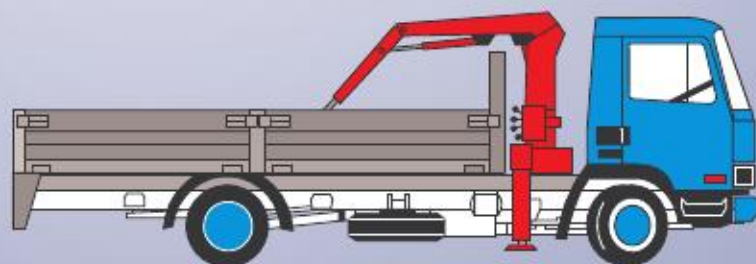

ACCESSORIES

- Switch Box
- Wireless Transmitter
- Flashlight
- Camera Bracket
- Monitor Bracket
- Lens
- Cable
- Adapter

WT-432

Wireless Transmitter

- ▶ Frequency range: 2400~2483MHz
- ▶ Max.4 frequency channels: manually switchable
- ▶ Barrier-free transmission: 20m
- ▶ Power supply: 12V
- ▶ Demodulation mode: FM

AC-503

4-CH Switch Box

- ▶ 4 cameras inputs, 2AV outputs
- ▶ Auto switch to working channel
- ▶ Support manual channel selection
- ▶ Operate from 12V~32V

AC-520

Automobile DC Adapters

- ▶ Different plugs available
- ▶ Compact size