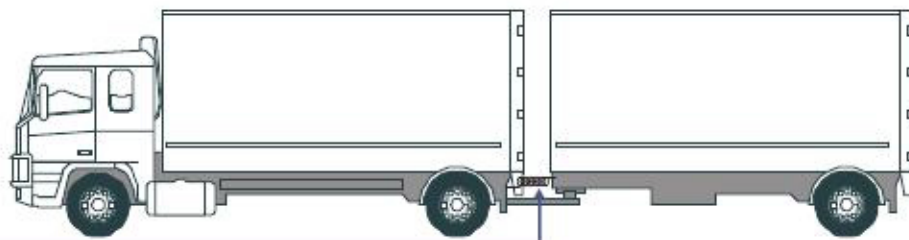

AC-530

TRAILER CABLE(5PIN)

Applications

Fork Truck

Sedan

Truck

SHARP VISION

Choose Top Technology, Choose Sharpvision